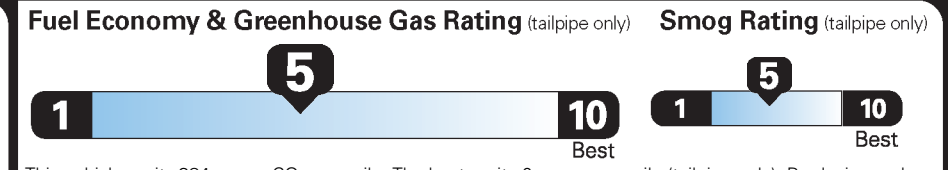

OPTIONAL EQUIPMENT/OTHER

- .245/60R18 A/S BSW TIRES
50 STATE EMISSIONS
ROOF RACK SIDE RAILS-SATIN

NO CHARGE
195.00

PRICE INFORMATION

BASE PRICE	\$41,040.00
TOTAL OPTIONS/OTHER	2,260.00
<hr/>	
TOTAL VEHICLE & OPTIONS/OTHER	43,300.00
DESTINATION & DELIVERY	995.00
<hr/>	
TOTAL BEFORE DISCOUNTS	44,295.00
<hr/>	
EQUIPMENT GROUP SAVINGS	- 250.00

EPA DOT Fuel Economy and Environment

Gasoline Vehicle

Fuel Economy

23 MPG
combined city/hwy

21 city
26 highway

4.3 gallons per 100 miles

Small SUVs range from 16 to 120 MPG. The best vehicle rates 136 MPGe.

You spend **\$1,250** more in fuel costs over 5 years compared to the average new vehicle.

Annual fuel cost **\$1,750**

This vehicle emits 384 grams CO₂ per mile. The best emits 0 grams per mile (tailpipe only). Producing and distributing fuel also create emissions; learn more at fueleconomy.gov.